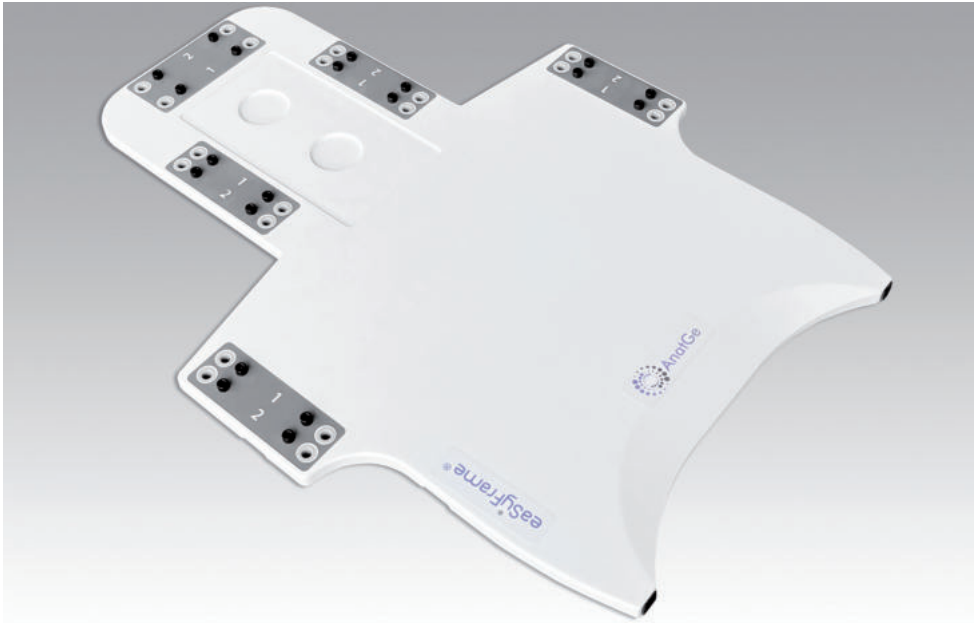

eaSyFrame SFV

Immobilisation system for head & shoulders compatible with Multi-point mask with Push-pins

Main Features:

- Width (53 cm) to prevent collisions and compatible with HeXaPOD.
- Ultra-light equipment, made of composite material for minimal attenuation.
- Compatible with standard TIMO (Foam) and SILVERMAN (PVC) headrests.
- Two different mask fixation positions.
- MR Conditional up to 3 Tesla.
- Low-density version available (eaSyFrame S).

Product	Reference
Immobilisation System	
eaSyFrame SFV-MR ultra-light	AG1001052.1
eaSyFrame S	AG1001027

eaSyFrame SLFV

Immobilisation system for head & shoulders compatible with multi-point mask with mush-pins and shoulders retractor optionally

Main Features:

- Width (53 cm) to prevent collisions and compatible with HeXaPOD.
- Lightweight, made of low-density materials for minimal attenuation.
- Compatible with standard TIMO (Foam) and SILVERMAN (PVC) headrests.
- Two different mask fixation positions.
- MR Conditional up to 3 Tesla.
- Shoulder retractor with 10 positions (optional).