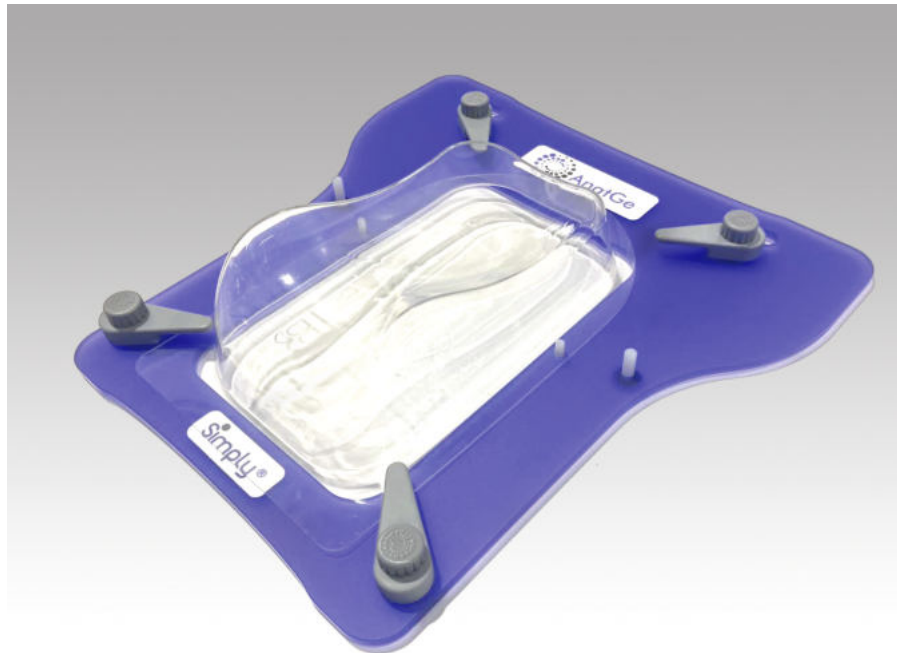

Simply I

Immobilisation system for head compatible with U-Type masks

Main Features:

- Easy handling and lightweight.
- Compatible with SILVERMAN headrest (PVC).

Product	Reference
Immobilisation System	
Simply I	AG1001077

Simply II

Tilting immobilisation system for head compatible with U-Type masks

Main Features:

- 6 different tilt positions (0°, 5°, 10°, 15°, 20°, and 25°).
- Easy handling and lightweight.
- Compatible with SILVERMAN headrest (PVC).